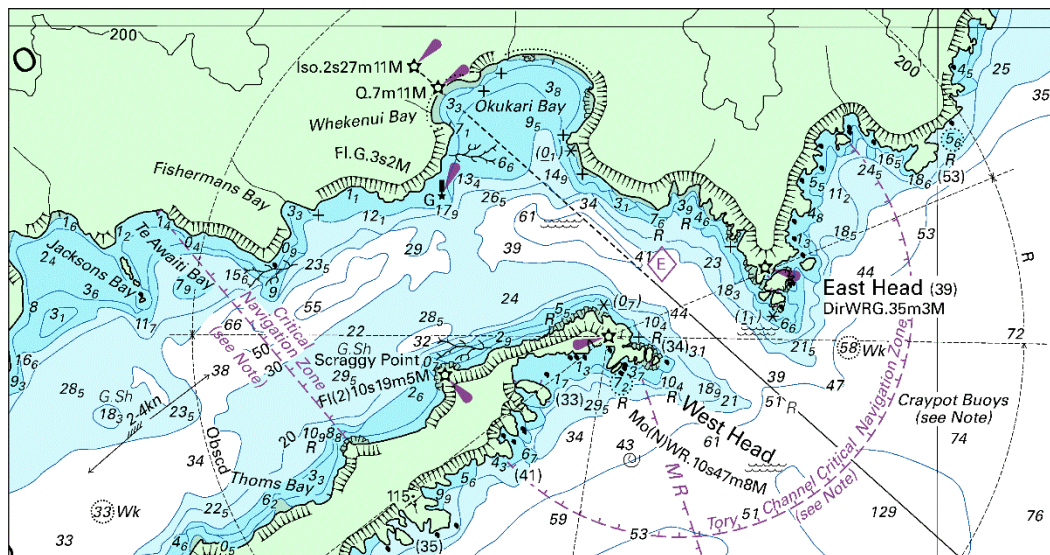

IV

NZ 23/25 NEW ZEALAND – South Island – North Coast – Tory Channel / Kura Te Au. Critical Navigation Zone

1. Chart NZ 6153 [050/23]

Insert the accompanying block showing updates to the Tory Channel Critical Navigation Zone centred on: 41°12'.66S., 174°18'.63E.

2. Chart NZ 6154 (plan, Tory Channel / Kura Te Au Entrance) [074/24]

Insert the accompanying block showing updates to the Tory Channel Critical Navigation Zone centred on: 41°12'.75S., 174°17'.89E.

Marlborough District Council
HITS 6154/107

To accompany New Zealand Notice to Mariners No. 23/25

NZ 6153

Image Size (mm) 72.9 x 139.1

NZ 6154

Image Size (mm) 115.8 x 157.7