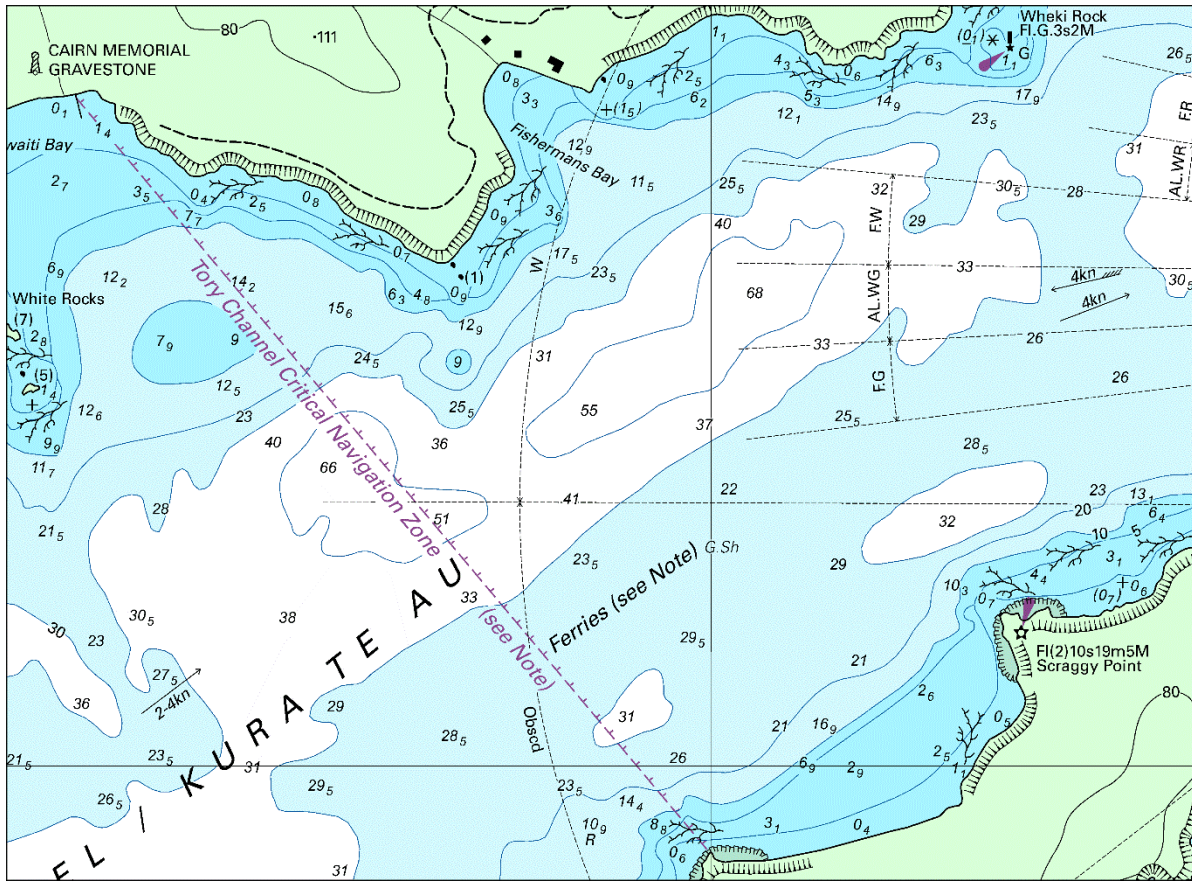

IV

NZ 23/25 NEW ZEALAND – South Island – North Coast – Tory Channel / Kura Te Au. Critical Navigation Zone

1. Chart NZ 6153 [050/23]

Insert the accompanying block showing updates to the Tory Channel Critical Navigation Zone centred on: 41°12'.66S., 174°18'.63E.

2. Chart NZ 6154 (plan, Tory Channel / Kura Te Au Entrance) [074/24]

Insert the accompanying block showing updates to the Tory Channel Critical Navigation Zone centred on: 41°12'.75S., 174°17'.89E.

Marlborough District Council
HITS 6154/107

To accompany New Zealand Notice to Mariners No. 23/25

NZ 6153

Image Size (mm) 72.9 x 139.1

NZ 6154

Image Size (mm) 115.8 x 157.7